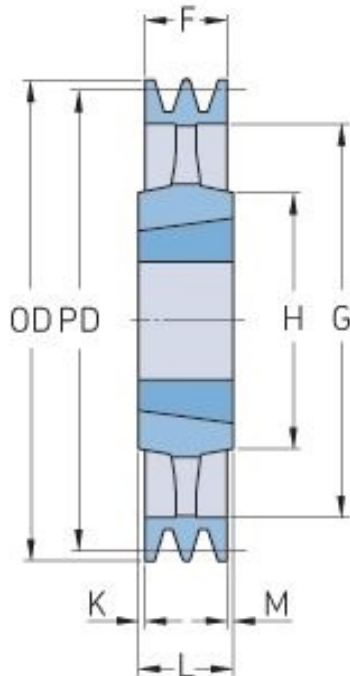

PHP 2SPB500TB

Pitch diameter (mm)	500
Outside diameter (mm)	507
Pulley type	4
Bushing no.	3020
Min. bore (mm)	25
Max. bore (mm)	75
F (mm)	44
G (mm)	457
K (mm)	3.5
L (mm)	51
M (mm)	3.5
H (mm)	150
Weight (kg)	18.6